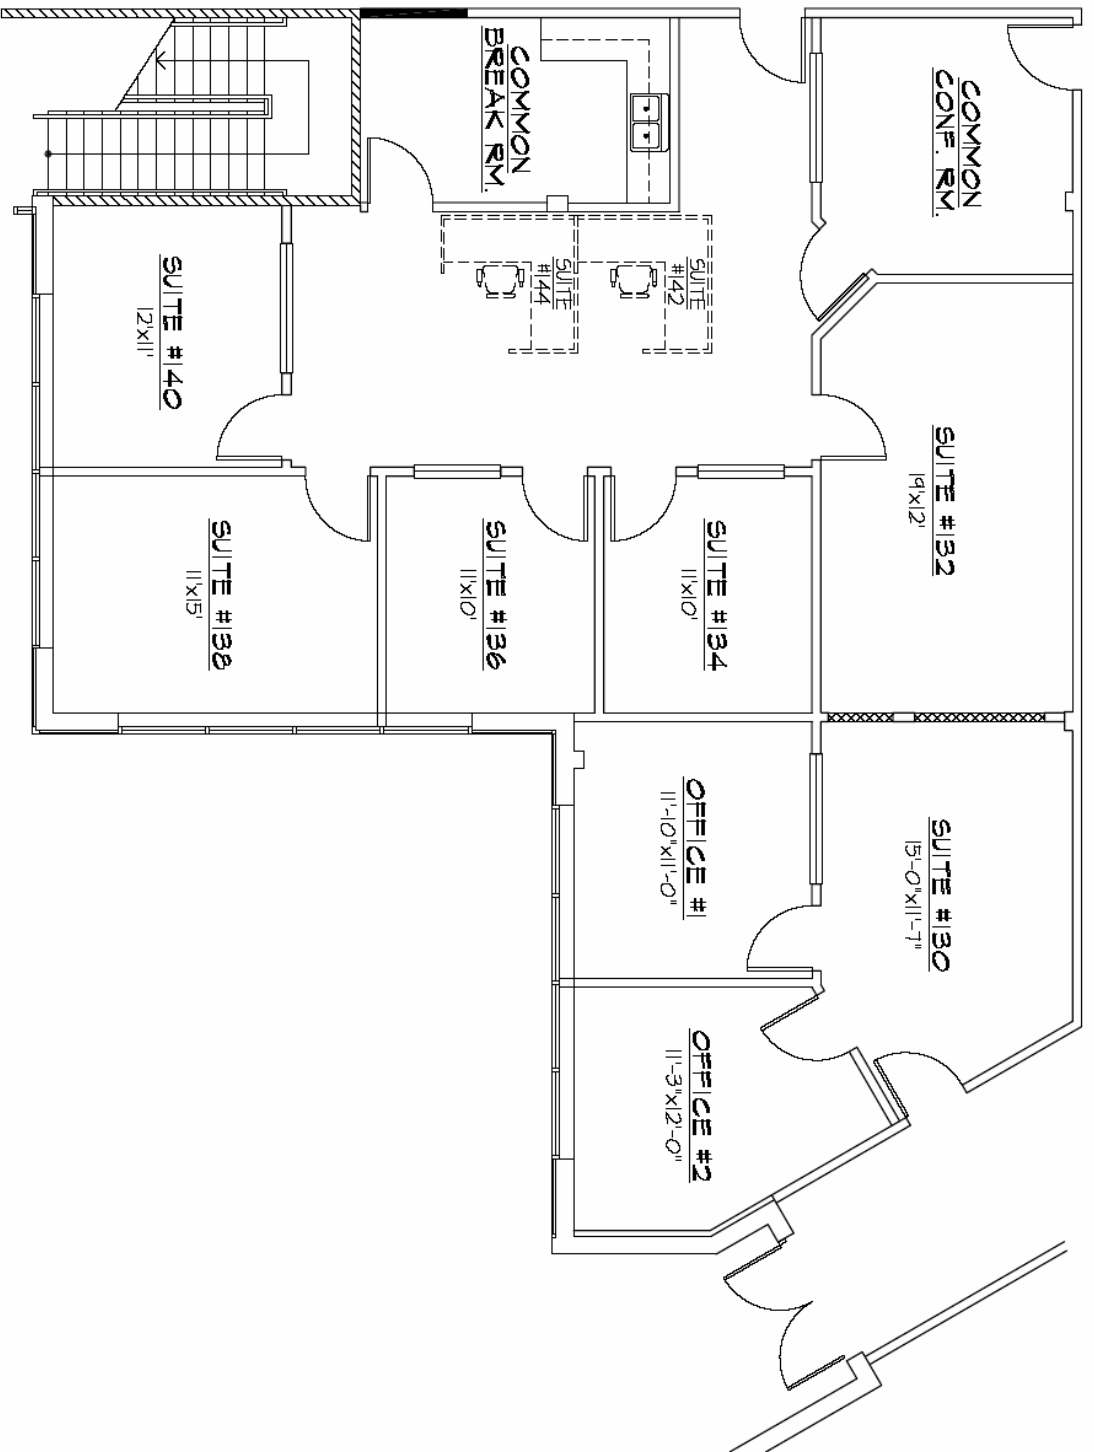

- ◆ **Executive Suites from \$495.00!!**
*Includes all Utilities
Common Area Conference Room
Furnished Suites Available
Common Kitchen/Break Room
Common Lobby*
- ◆ **Virtual Offices From \$99.00/mo.**
- ◆ **Surrounded by Moorpark's Top
Restaurants, Homes, Retail Stores**
- ◆ **Ample Parking**
- ◆ **Easy Freeway Access**
- ◆ **After Hours Entry
Security Access**

WWW.MARTINPROP.COM
ROB@MARTINPROP.COM

Main Floor
Lobby

Common
Kitchen

Conference
Room

MOORPARK
NORTH
OFFICE CENTER
EXECUTIVE SUITES
301 SCIENCE DR. MOORPARK CA.

SCALE: NTS

FEBRUARY 10, 2010